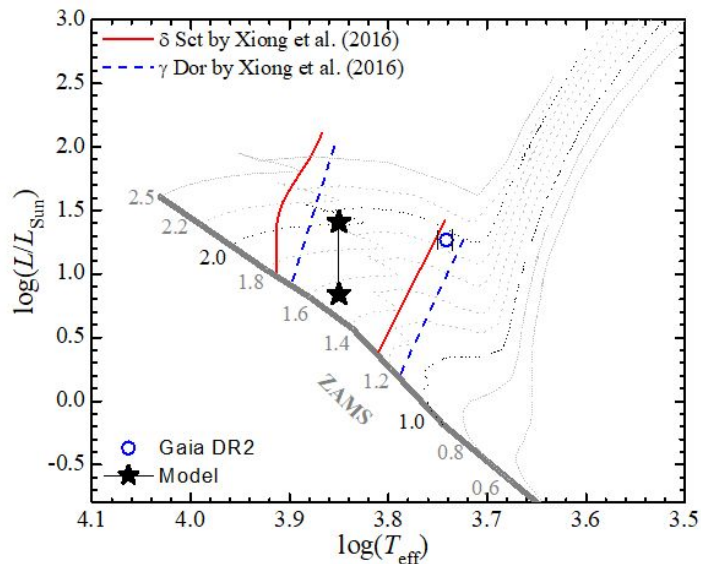

Binary stars with variable component

- Binary systems
 - allows determination of stellar properties such as mass, luminosity, radius...
 - better explain astrophysical phenomena
 - studying gas dynamics, accretion processes
- Asteroseismology
 - allows to “see” internal structure of the star
- Pulsating stars in binary systems are very important because their parameters and pulsating properties can be obtained and compared to existing theoretical models, and improve them

Parameters	TYC4038-693-1(A)	TYC4038-693-1(B)
$\log T_{\text{eff}}$	~ 3.85	~ 3.85
$\log g$	3.68	4.13
M/M_{\odot}	2.00	1.54
R/R_{\odot}	3.4	1.8
Density (Solar units)	0.0515	0.2791
Orbital semi major axis	25.713 R_{\odot} (0.1196 AU)	
Orbital period	8.02474	
Periastron longitude	208.8	
Eccentricity	0.28073	
Age	0.8 MY	