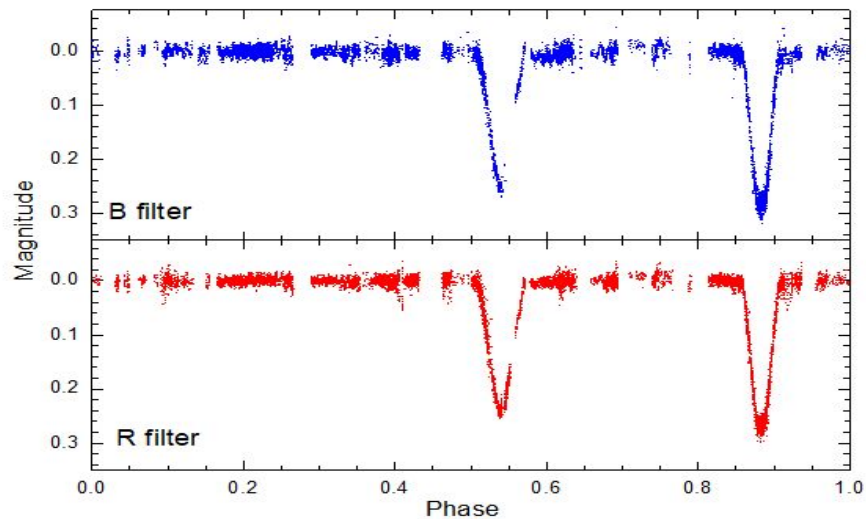

TYC4038-693-1*

Moletai AO

*E. Pakštienė, K. Brogaard, Š. Mikolaitis, G. Tautvaišienė, H. Kjeldsen, F. Grundahl, R. Urbonavičiūtė