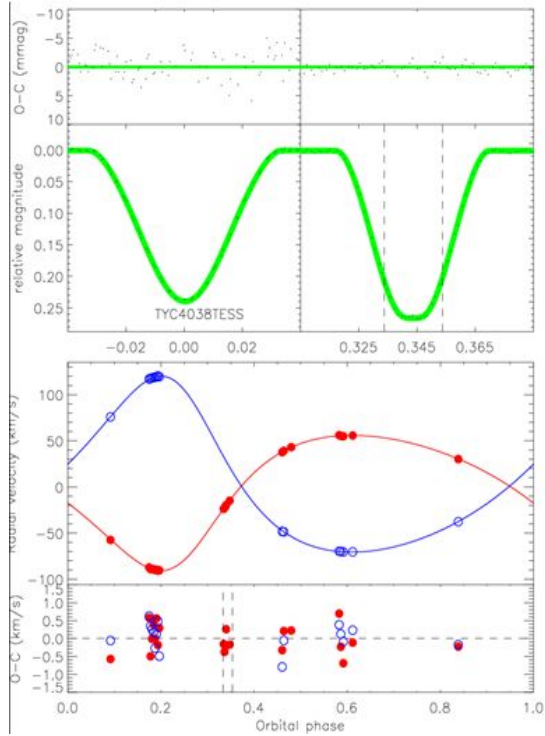

Spectra of components