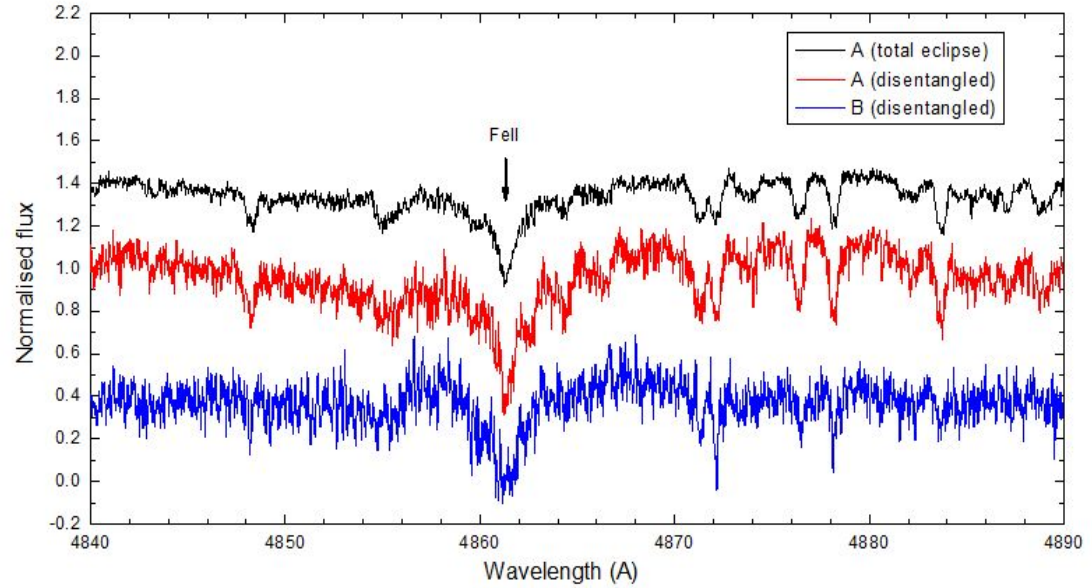

Spectra of components