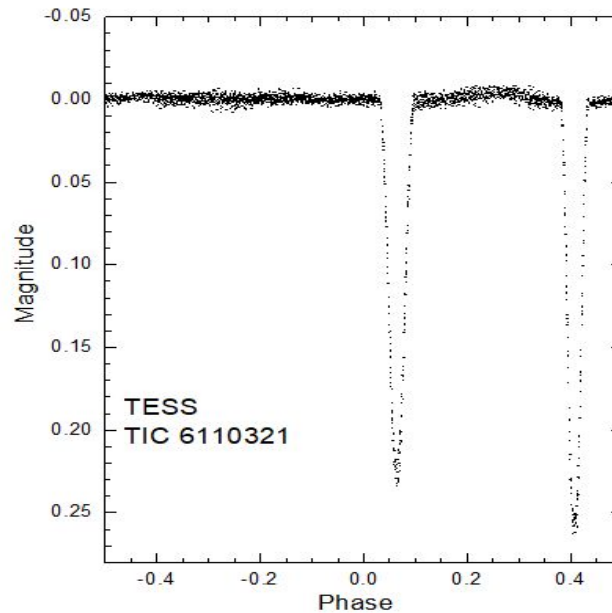

TYC4038-693-1*

Moletai AO

*E. Pakštienė, K. Brogaard, Š. Mikolaitis, G. Tautvaišienė, H. Kjeldsen, F. Grundahl, R. Urbonavičiūtė