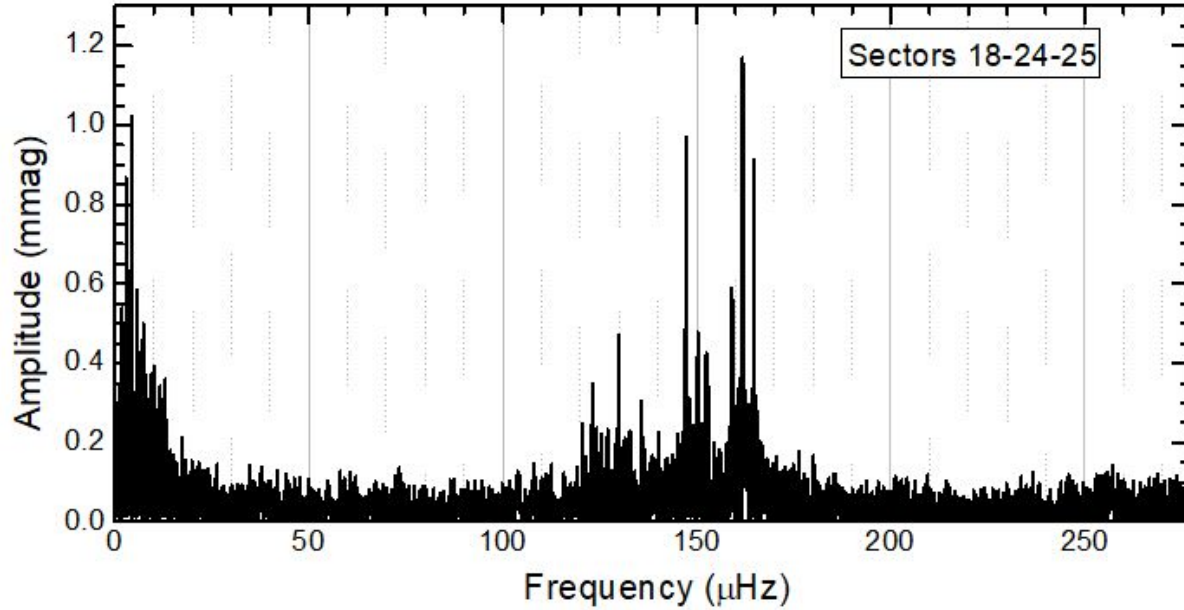

Pulsations in TESS LCs